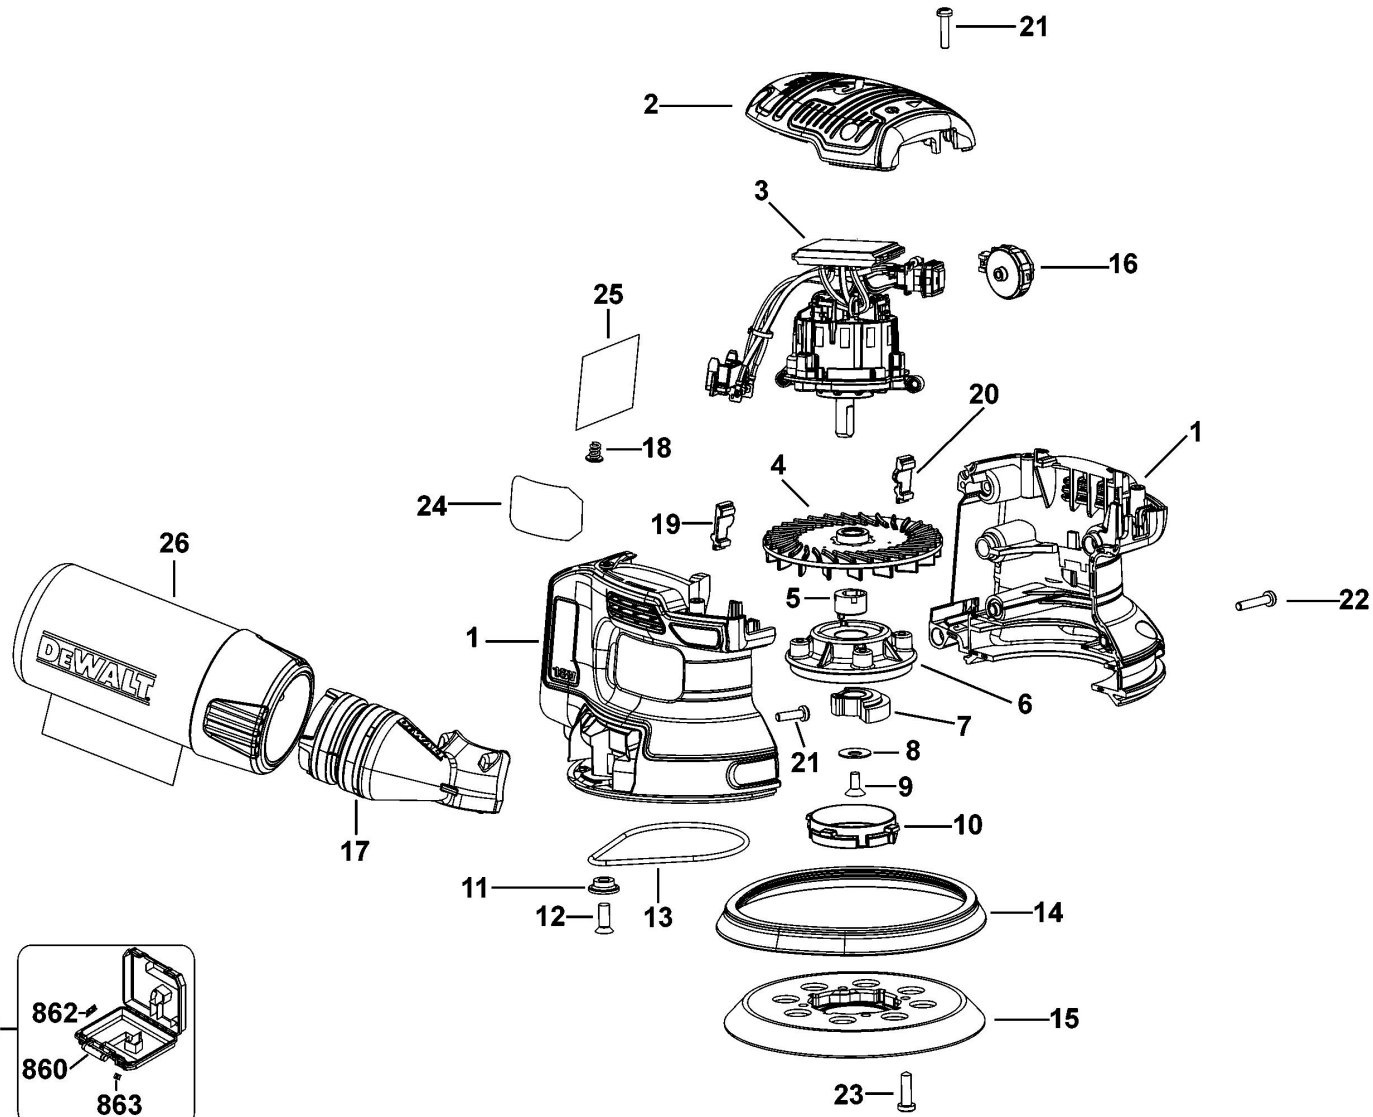

# DCW210 RANDOM ORBIT SANDER 1

## Parts List DCW210 RANDOM ORBIT SANDER 1

Item	Part Number	Qty	Part Description	General Description	Other Info	Repair Inst	Markets
1	N688078	1	CLAMSHELL SET			No	XJ
2	N598780	1	COVER-TOP			No	XJ
3	NA068305	1	MOTOR & SWITCH SA			No	XJ
4	N541864	1	FAN			No	XJ
5	N395442	1	ECCENTRIC			No	XJ
6	N329082	1	BEARING HOUSING			No	XJ
7	N399756	1	COUNTERWEIGHT			No	XJ
8	N345099	1	WASHER			No	XJ
9	098012-11	1	SCREW			No	XJ
10	N329083	1	END CAP			No	XJ
11	N544253	1	PULLEY			No	XJ
12	N403401	1	SCREW			No	XJ
13	N430442	1	BELT			No	XJ
14	N371139	1	SKIRT			No	XJ
15	N329079	1	PAD SA			No	XJ
16	N581601	1	SPEED REGULATOR			No	XJ
17	N680920	1	DUST PORT			No	XJ
18	N453948	1	SPRING			No	XJ
19	N239159	1	BUMPER			No	XJ
20	N239160	1	BUMPER			No	XJ
21	330019-03	6	SCREW			No	XJ
22	90611830	6	SCREW			No	XJ
23	330019-13	4	SCREW	M4X19 T20		No	XJ
24	N685865	1	RATING PLATE			No	XJ
25	N636564	1	LABEL			No	XJ
26	N273733	1	DUST BAG SA			No	XJ
860	H1400196008	1	HANDLE		DCW210P2	No	XJ
862	N409477	1	LATCH			No	XJ
863	P910190	2	LATCH		DCW210P2	No	XJ